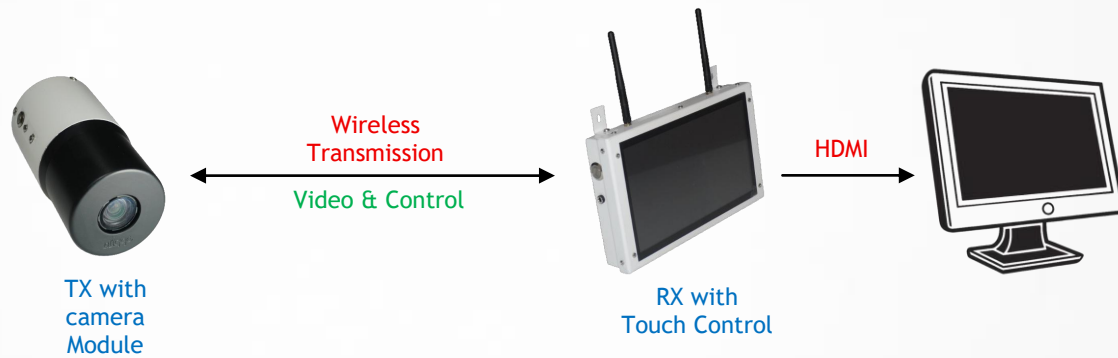

SYSTEM BLOCK DIAGRAM

KIT CONTENTS

Item	Description
Wireless TX Unit with Camera Module	Transmitter with Sony FCB
Wireless RX Unit with Display Control	Receiver with 10-inch touch screen
HDMI Cable	1.5 Metres (Optional)
Power Adapter	2 x 12 V DC (Optional)
User Documentation	Product datasheet and setup instructions (digital copy)

Contact Oppila for Custom product requirements
info@oppila.in; www.oppila.in